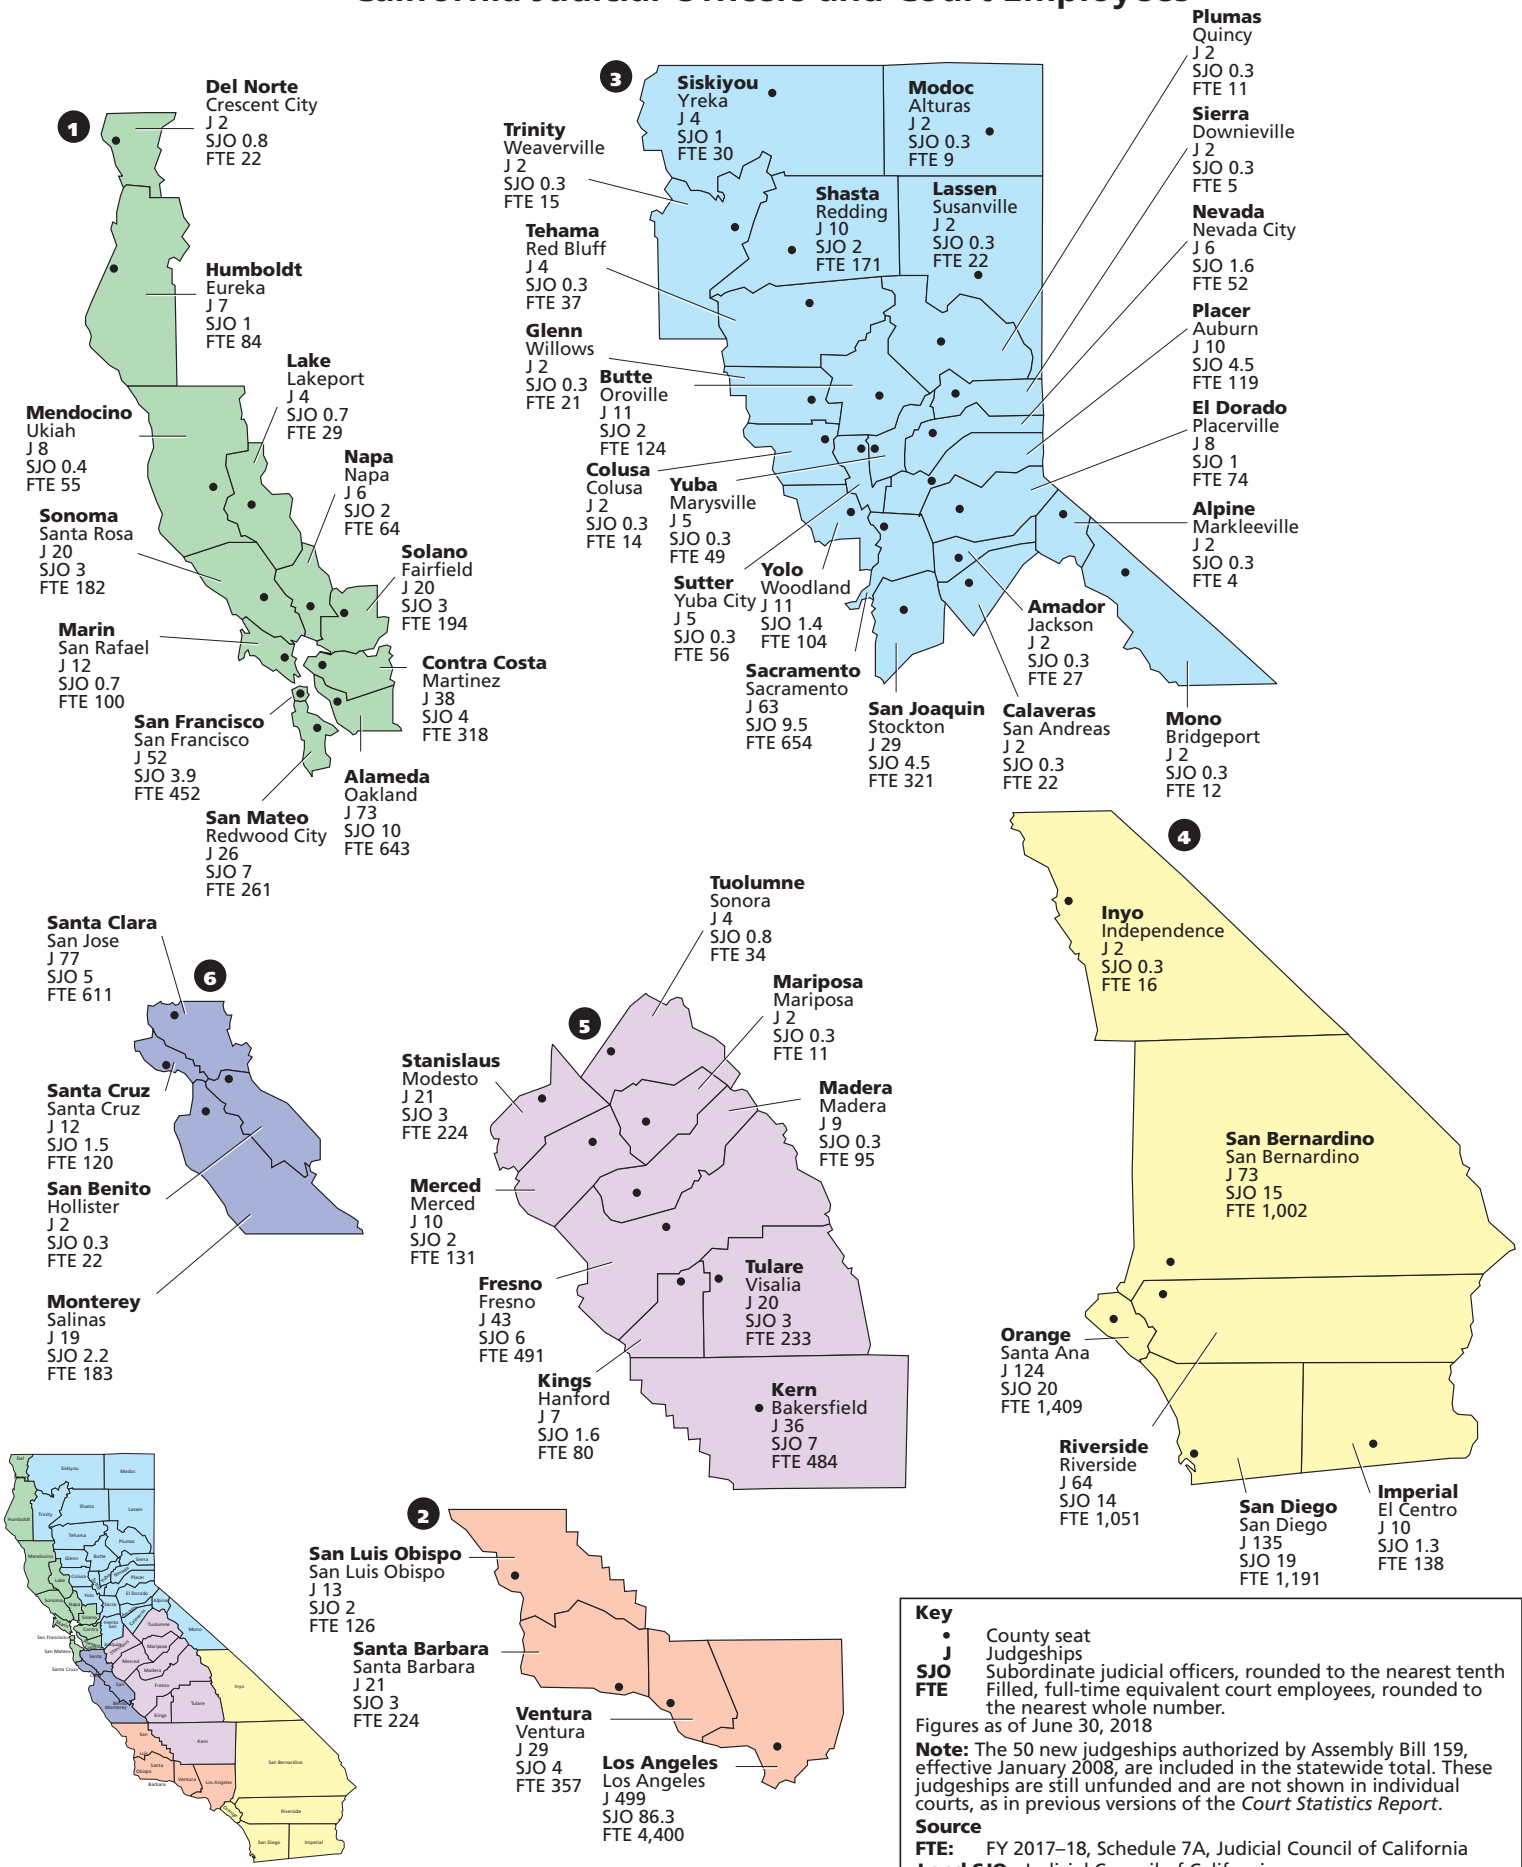

California Judicial Officers and Court Employees

Rev. 09/19

First Appellate District
 Justices 20
 FTE 116

Second Appellate District
 Justices 32
 FTE 263

Third Appellate District
 Justices 11
 FTE 93

Fourth Appellate District
 Justices 26
 FTE 207

Fifth Appellate District
 Justices 10
 FTE 77

Sixth Appellate District
 Justices 7
 FTE 50

Supreme Court
 Justices 7
 FTE 162

Superior Courts
 Authorized judges 1,738
 Authorized SJOs 266.1
 Total FTEs 16,989